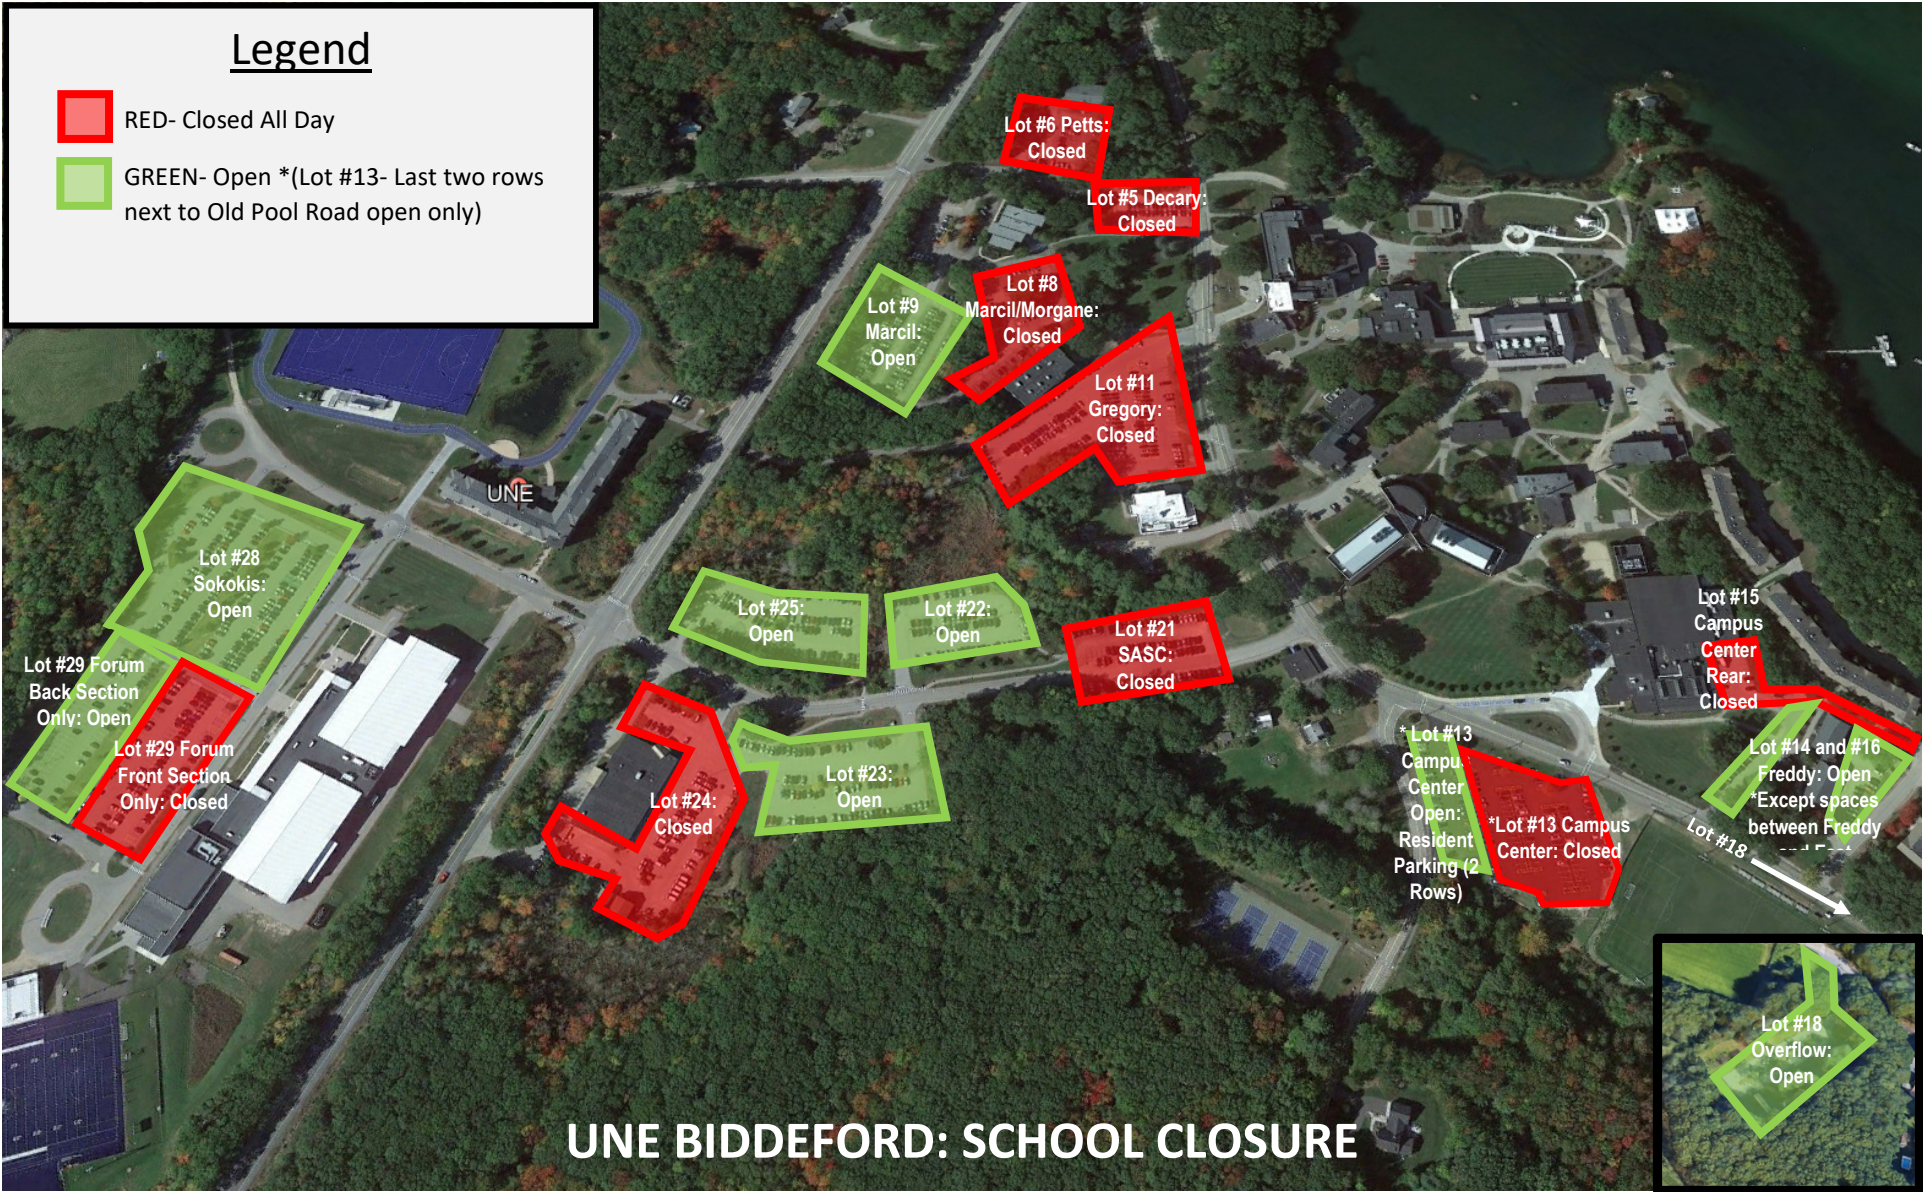

Legend

- RED- Closed All Day
- GREEN- Open *(Lot #13- Last two rows next to Old Pool Road open only)

Lot #6 Petts:
Closed

Lot #5 Decary:
Closed

Lot #8
Marcil/Morgane:
Closed

Lot #9
Marcil:
Open

Lot #11
Gregory:
Closed

Lot #25:
Open

Lot #22:
Open

Lot #21
SASC:
Closed

Lot #15
Campus
Center
Rear:
Closed

Lot #29 Forum
Back Section
Only: Open

Lot #29 Forum
Front Section
Only: Closed

Lot #24:
Closed

Lot #23:
Open

*Lot #13
Campus
Center
Open:
Resident
Parking (2
Rows)

*Lot #13 Campus
Center: Closed

Lot #14 and #16
Freddy: Open
*Except spaces
between Freddy
and Fred

Lot #18

Lot #18
Overflow:
Open

UNE BIDDEFORD: SCHOOL CLOSURE